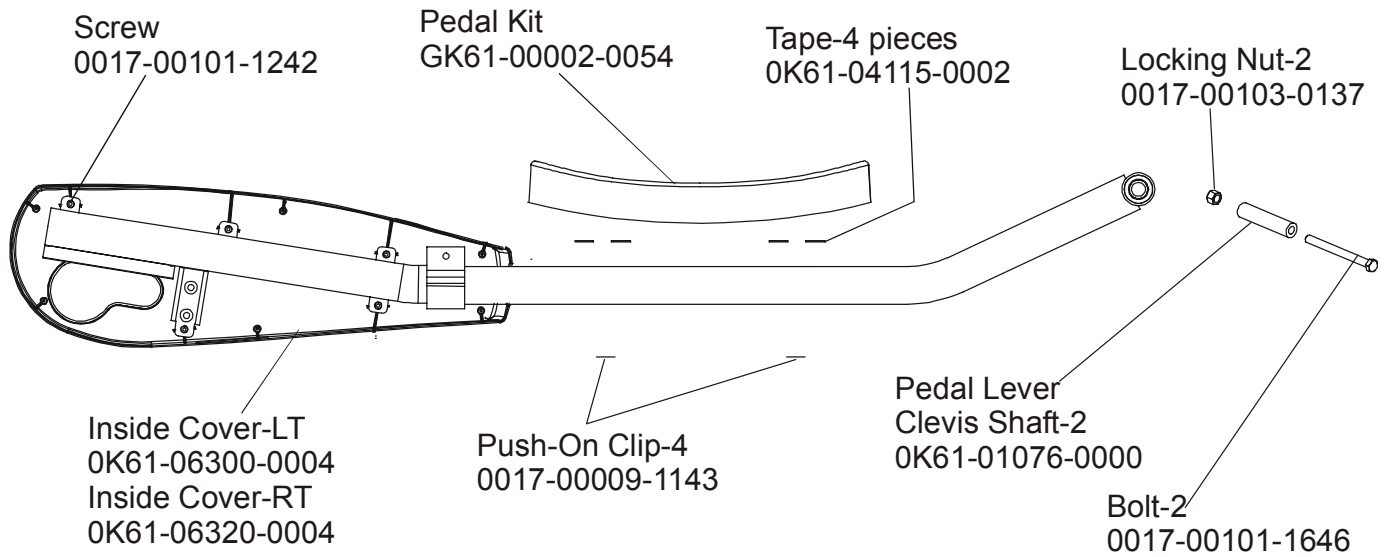

PEDAL LEVER ASSEMBLY

S/N XTG100000 and UP

Left Pedal Assembly AK61-00172-0002
Right Pedal Assembly AK61-00172-0001